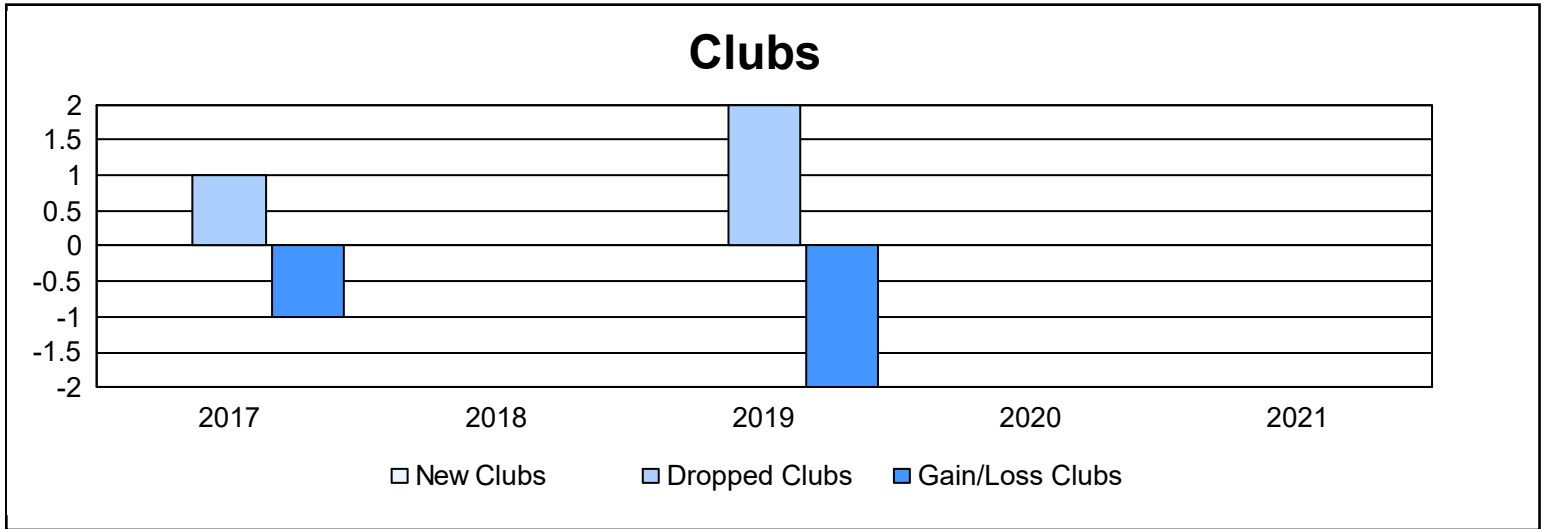

Year	New Clubs	Dropped Clubs	Gain/ Loss Clubs	New Members	Charter Members	Reinstate Members	Transfer Members	Total Member Added	Total Members Dropped	Gain/ Loss Members
2016-2017	0	1	-1	156	0	4	1	161	223	-62
2017-2018	0	0	0	176	0	7	1	184	235	-51
2018-2019	0	2	-2	139	0	3	5	147	263	-116
2019-2020	0	0	0	167	0	3	2	172	191	-19
2020-2021	0	0	0	104	0	4	0	108	206	-98
<b>Average</b>	<b>0</b>	<b>1</b>	<b>-1</b>	<b>148</b>	<b>0</b>	<b>4</b>	<b>2</b>	<b>154</b>	<b>224</b>	<b>-69</b>

### Membership Composition June 2021 Cumulative