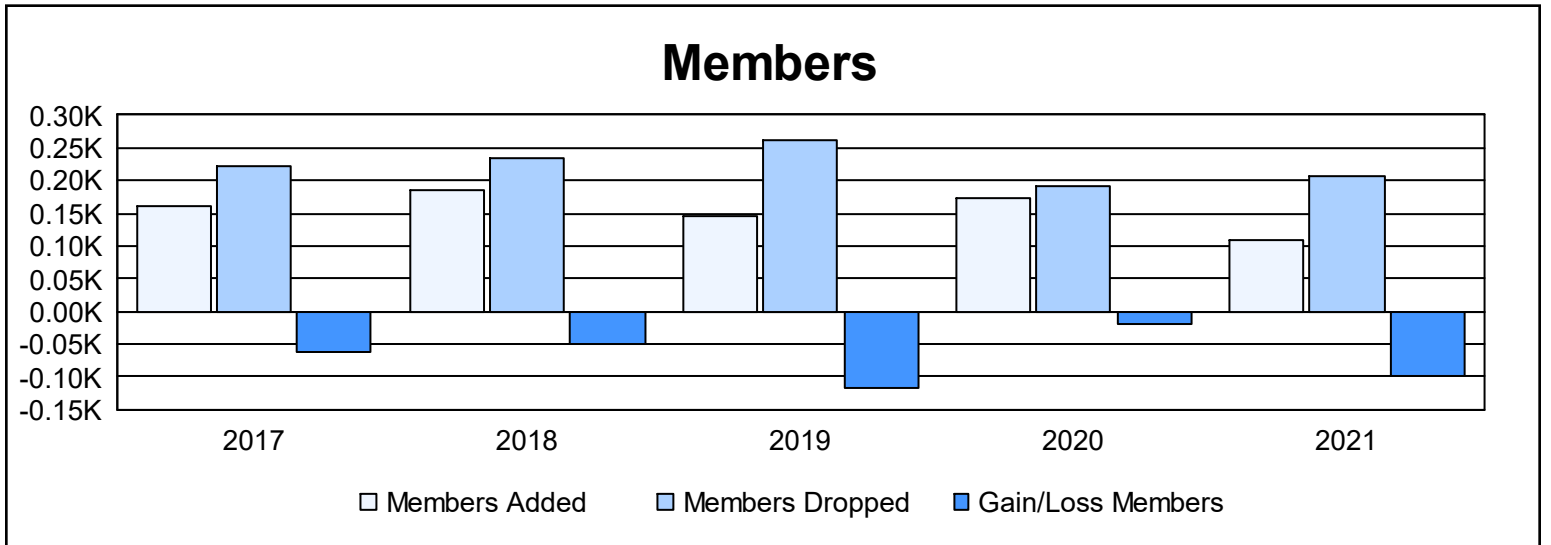

Year	New Clubs	Dropped Clubs	Gain/ Loss Clubs	New Members	Charter Members	Reinstate Members	Transfer Members	Total Member Added	Total Members Dropped	Gain/ Loss Members
2016-2017	0	1	-1	156	0	4	1	161	223	-62
2017-2018	0	0	0	176	0	7	1	184	235	-51
2018-2019	0	2	-2	139	0	3	5	147	263	-116
2019-2020	0	0	0	167	0	3	2	172	191	-19
2020-2021	0	0	0	104	0	4	0	108	206	-98
<b>Average</b>	<b>0</b>	<b>1</b>	<b>-1</b>	<b>148</b>	<b>0</b>	<b>4</b>	<b>2</b>	<b>154</b>	<b>224</b>	<b>-69</b>

### Membership Composition June 2021 Cumulative