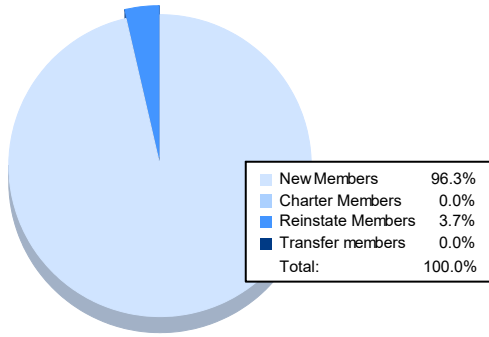

Year	New Clubs	Dropped Clubs	Gain/ Loss Clubs	New Members	Charter Members	Reinstate Members	Transfer Members	Total Member Added	Total Members Dropped	Gain/ Loss Members
2016-2017	0	1	-1	156	0	4	1	161	223	-62
2017-2018	0	0	0	176	0	7	1	184	235	-51
2018-2019	0	2	-2	139	0	3	5	147	263	-116
2019-2020	0	0	0	167	0	3	2	172	191	-19
2020-2021	0	0	0	104	0	4	0	108	206	-98
<b>Average</b>	<b>0</b>	<b>1</b>	<b>-1</b>	<b>148</b>	<b>0</b>	<b>4</b>	<b>2</b>	<b>154</b>	<b>224</b>	<b>-69</b>

### Membership Composition June 2021 Cumulative